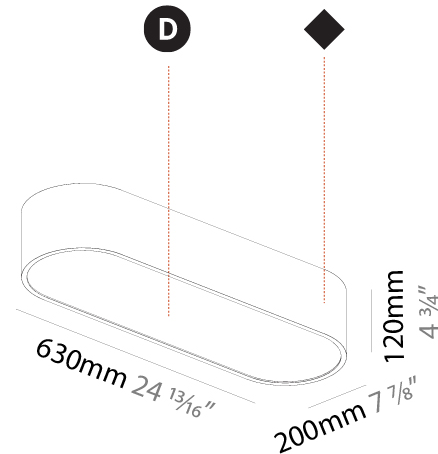

GENERAL

Series: Smoothy
Subseries: Smoothline
Partner: Prolicht
Division: Architectural
Installation: Surface
Product Type: Ceiling Surface
Mounting Location: Ceiling
Light Distribution: Direct

PHYSICAL

Shape: Oval
Length (mm): 630
Length (in): 24 ¹³/₁₆"
Width (mm): 200
Width (in): 7 ⁷/₈"
Height (mm): 120
Height (in): 4 ³/₄"
Weight (kg): 3.403
Weight (lbs): 7.49
Diffuser: PMMA - Opal or Micro-Prism
Fixture Finish: SSR / BKV / CWI / CRY / HAB / UFT / ITA / RUA / FTG / MYG / LOD / PUS / FRO / FUP / KIA / POP / BLS / SPG / MEY / GOH / CHC / COM / ABZ / JAG / OBR / MOS / ROR
Fixture Material: Extruded Aluminum / Steel

ELECTRICAL

Lamp Type: LED (Zhaga Standard)
Input Wattage (W): 21
Total Output Wattage (W): 18
Dimming: Tri-Mode (Non-Dimming and Phase Dimming (120Vac only) and 0-10V Dimming)
Driver Included: Yes
Driver Location: Integrated
Driver Type: Constant Current - Universal
Driver Class: Class 2
Input Voltage (V): 120 - 277
Constant Current (MA): 500

LED

Color Temperature (°K): 3000 / 4000
Max. Delivered Lumen (lm): 1460 / 1600
CRI: >80 CRI
Lamp Life (hrs): 50000
Upon Request: Other CCT available

OPTICAL

RATINGS AND CERTIFICATIONS

Certified By: Certified for North American Standards
IP rating: IP20

PROJECT
TYPE
SPECIFIER
QUANTITY
DATE