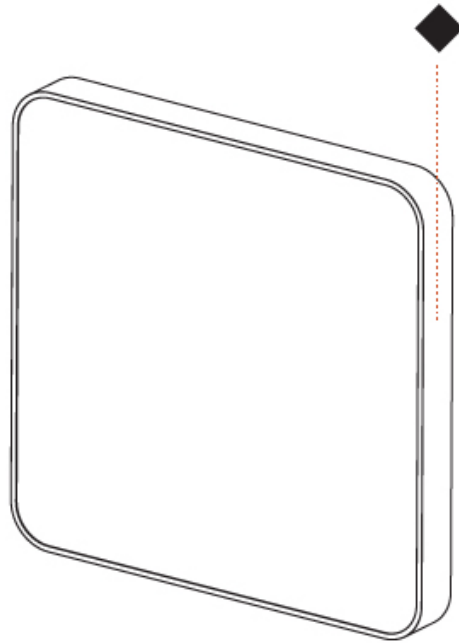

PHYSICAL

Shape: Square
 Length (mm): 600
 Length (in): 23 5/8
 Height (mm): 600
 Depth (mm): 60
 Height (in): 23 5/8
 Depth (in): 2 3/8
 Weight (kg): 8.458
 Weight (lbs): 18.61
 Diffuser: PMMA - Opal
 Fixture Finish: SSR / BKV / CWI / CRY / HAB / UFT / ITA / RUA / FTG / MYG / LOD / PUS / FRO / FUP / KIA / POP / BLS / SPG / MEY / GOH / CHC / COM / ABZ / JAG / OBR / MOS / ROR
 Fixture Material: Extruded Aluminum / Steel

SMOOTHY FLAT SURFACE

A3D052-

PROJECT

TYPE

SPECIFIER

QUANTITY

DATE

SMOOTHY