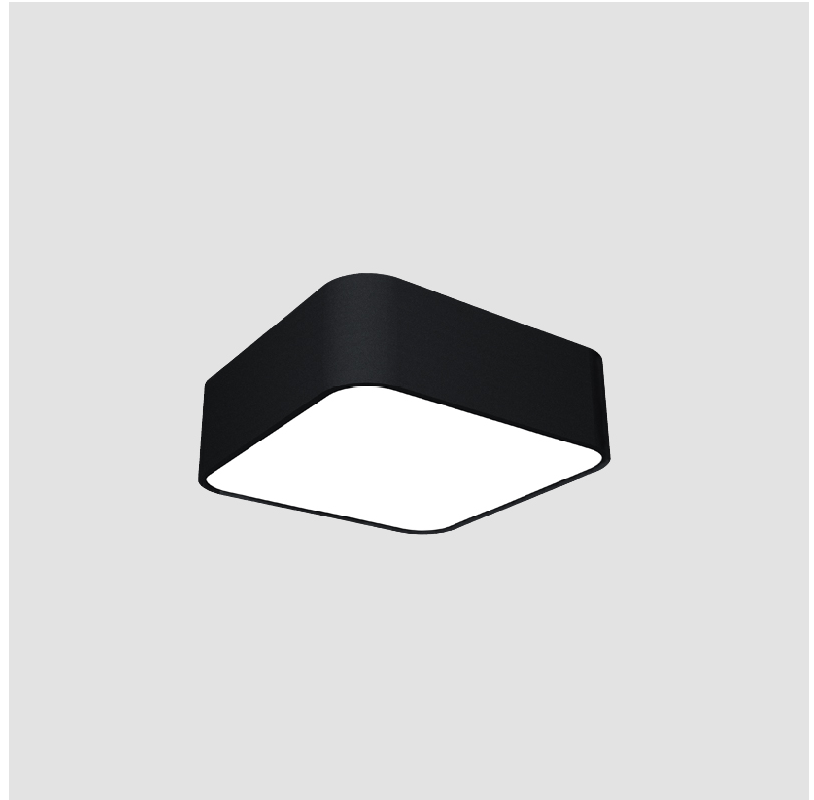

GENERAL

Series: Smoothy
Subseries: Smoothy Standard
Partner: Prolicht
Division: Architectural
Installation: Surface
Product Type: Ceiling Surface
Mounting Location: Ceiling
Light Distribution: Direct

PHYSICAL

Shape: Square
Length (mm): 370
Length (in): 14 9/16
Width (mm): 370
Width (in): 14 9/16
Height (mm): 120
Height (in): 4 3/4
Weight (kg): 3.458
Weight (lbs): 7.61
Diffuser: [PMMA - Opal or Micro-Prism](#)
Fixture Finish: [SSR / BKV / CWI / CRY / HAB / UFT / ITA / RUA / FTG / MYG / LOD / PUS / FRO / FUP / KIA / POP / BLS / SPG / MEY / GOH / CHC / COM / ABZ / JAG / OBR / MOS / ROR](#)
Fixture Material: [Extruded Aluminum / Steel](#)

ELECTRICAL

Lamp Type: LED (Zhaga Standard)
Input Wattage (W): 13.2
Total Output Wattage (W): 12
Dimming: [Non-Dimmable](#)
Driver Included: Yes
Driver Location: Integrated
Driver Type: Constant Current -Universal
Driver Class: Class 2
Input Voltage (V): 120 - 277
Constant Current (MA): 350
Upon Request: 0-10Vdc dimming / Phase dimming 120Vac only

LED

Color Temperature (°K): [3000 / 4000](#)
Max. Delivered Lumen (lm): 1380 / 1430
CRI: >80 CRI
Efficiency (%): 0.867
Lamp Life (hrs): 50000
Upon Request: Other CCT available

OPTICAL

RATINGS AND CERTIFICATIONS

Certified By: Certified for North American Standards
IP rating: IP20