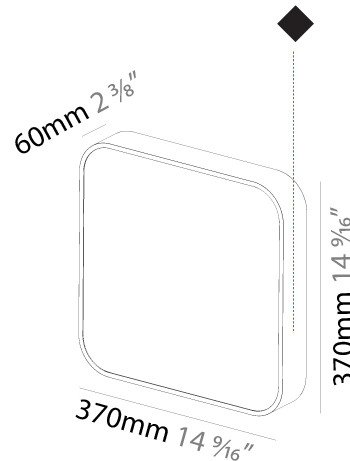

GENERAL

Series: Smoothy
Subseries: Smoothy Flat
Partner: Prolicht
Division: Architectural
Installation: Surface
Product Type: Ceiling Surface
Mounting Location: Ceiling
Light Distribution: Direct

PHYSICAL

Shape: Square
Length (mm): 370
Length (in): 14 9/16
Height (mm): 370
Depth (mm): 60
Height (in): 14 9/16
Depth (in): 2 3/8
Weight (kg): 3.16
Weight (lbs): 6.94
Diffuser: PMMA - Opal
Fixture Finish: SSR / BKV / CWI / CRY / HAB / UFT / ITA / RUA / FTG / MYG / LOD / PUS / FRO / FUP / KIA / POP / BLS / SPG / MEY / GOH / CHC / COM / ABZ / JAG / OBR / MOS / ROR
Fixture Material: Extruded Aluminum / Steel

ELECTRICAL

Lamp Type: LED (Zhaga Standard)
Input Wattage (W): 13.2
Total Output Wattage (W): 12
Dimming: Non-Dimmable
Driver Included: Yes
Driver Location: Integrated
Driver Type: Constant Current - Universal
Driver Class: Class 2
Input Voltage (V): 120 - 277
Constant Current (mA): 350
Upon Request: (Not included - see components) Integral: 0-10Vdc dimming / Phase dimming 120Vac only

LED

Color Temperature (°K): 3000 / 4000
Max. Delivered Lumen (lm): 1200 / 1250
CRI: >80 CRI
Lamp Life (hrs): 50000
Upon Request: Other CCT available

OPTICAL

RATINGS AND CERTIFICATIONS

Certified By: Certified for North American Standards
IP rating: IP20