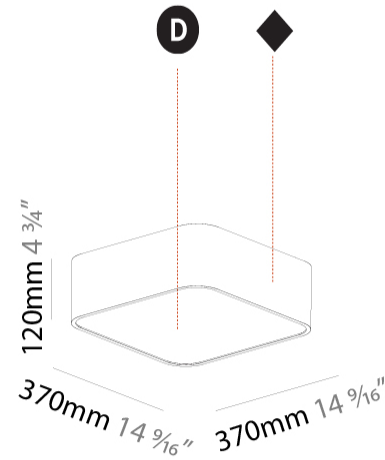

GENERAL

Series: Smoothy
Subseries: Smoothy Standard
Partner: Prolicht
Division: Architectural
Installation: Surface
Product Type: Ceiling Surface
Mounting Location: Ceiling
Light Distribution: Direct

PHYSICAL

Shape: Square
Length (mm): 370
Length (in): 14 9/16
Width (mm): 370
Width (in): 14 9/16
Height (mm): 120
Height (in): 4 3/4
Weight (kg): 3.458
Weight (lbs): 7.61
Diffuser: [PMMA - Opal or Micro-Prism](#)
Fixture Finish: [SSR / BKV / CWI / CRY / HAB / UFT / ITA / RUA / FTG / MYG / LOD / PUS / FRO / FUP / KIA / POP / BLS / SPG / MEY / GOH / CHC / COM / ABZ / JAG / OBR / MOS / ROR](#)
Fixture Material: [Extruded Aluminum / Steel](#)

ELECTRICAL

Lamp Type: LED (Zhaga Standard)
Input Wattage (W): 13.2
Total Output Wattage (W): 12
Dimming: [Non-Dimmable](#)
Driver Included: Yes
Driver Location: Integrated
Driver Type: Constant Current -Universal
Driver Class: Class 2
Input Voltage (V): 120 - 277
Constant Current (MA): 350
Upon Request: 0-10Vdc dimming / Phase dimming 120Vac only

LED

Color Temperature (°K): [3000 / 4000](#)
Max. Delivered Lumen (lm): 1380 / 1430
CRI: >80 CRI
Efficiency (%): 0.867
Lamp Life (hrs): 50000
Upon Request: Other CCT available

OPTICAL

RATINGS AND CERTIFICATIONS

Certified By: Certified for North American Standards
IP rating: IP20