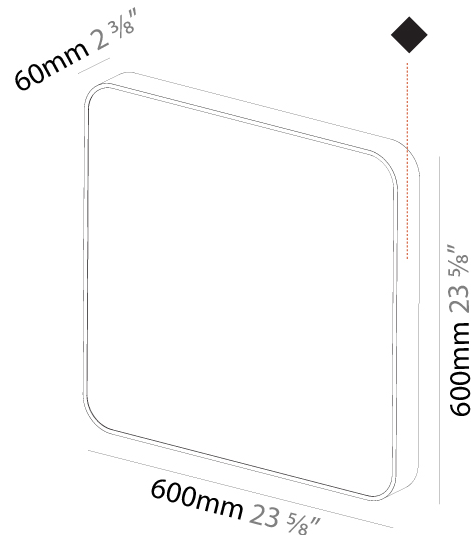

GENERAL

Series: Smoother
Subseries: Smoother Flat
Partner: Prolicht
Division: Architectural
Installation: Surface
Product Type: Ceiling Surface
Mounting Location: Ceiling
Light Distribution: Direct

PHYSICAL

Shape: Square
Length (mm): 600
Length (in): 23 5/8
Height (mm): 600
Depth (mm): 60
Height (in): 23 5/8
Depth (in): 2 3/8
Weight (kg): 8.458
Weight (lbs): 18.61
Diffuser: PMMA - Opal
Fixture Finish: SSR / BKV / CWI / CRY / HAB / UFT / ITA / RUA / FTG / MYG / LOD / PUS / FRO / FUP / KIA / POP / BLS / SPG / MEY / GOH / CHC / COM / ABZ / JAG / OBR / MOS / ROR
Fixture Material: Extruded Aluminum / Steel

ELECTRICAL

Lamp Type: LED (Zhaga Standard)
Input Wattage (W): 55
Total Output Wattage (W): 49.7
Dimming: Non-Dimmable
Driver Included: Yes
Driver Location: Integrated
Driver Type: Constant Current - Universal
Driver Class: Class 2
Input Voltage (V): 120 - 277
Constant Current (MA): 350
Upon Request: (Not included - see components) Integral: 0-10Vdc dimming / Phase dimming 120Vac only

LED

Color Temperature (°K): 3000 / 4000
Max. Delivered Lumen (lm): 4810 / 4980
CRI: >80 CRI
Lamp Life (hrs): 50000
Upon Request: Other CCT available

OPTICAL

RATINGS AND CERTIFICATIONS

Certified By: Certified for North American Standards
IP rating: IP20